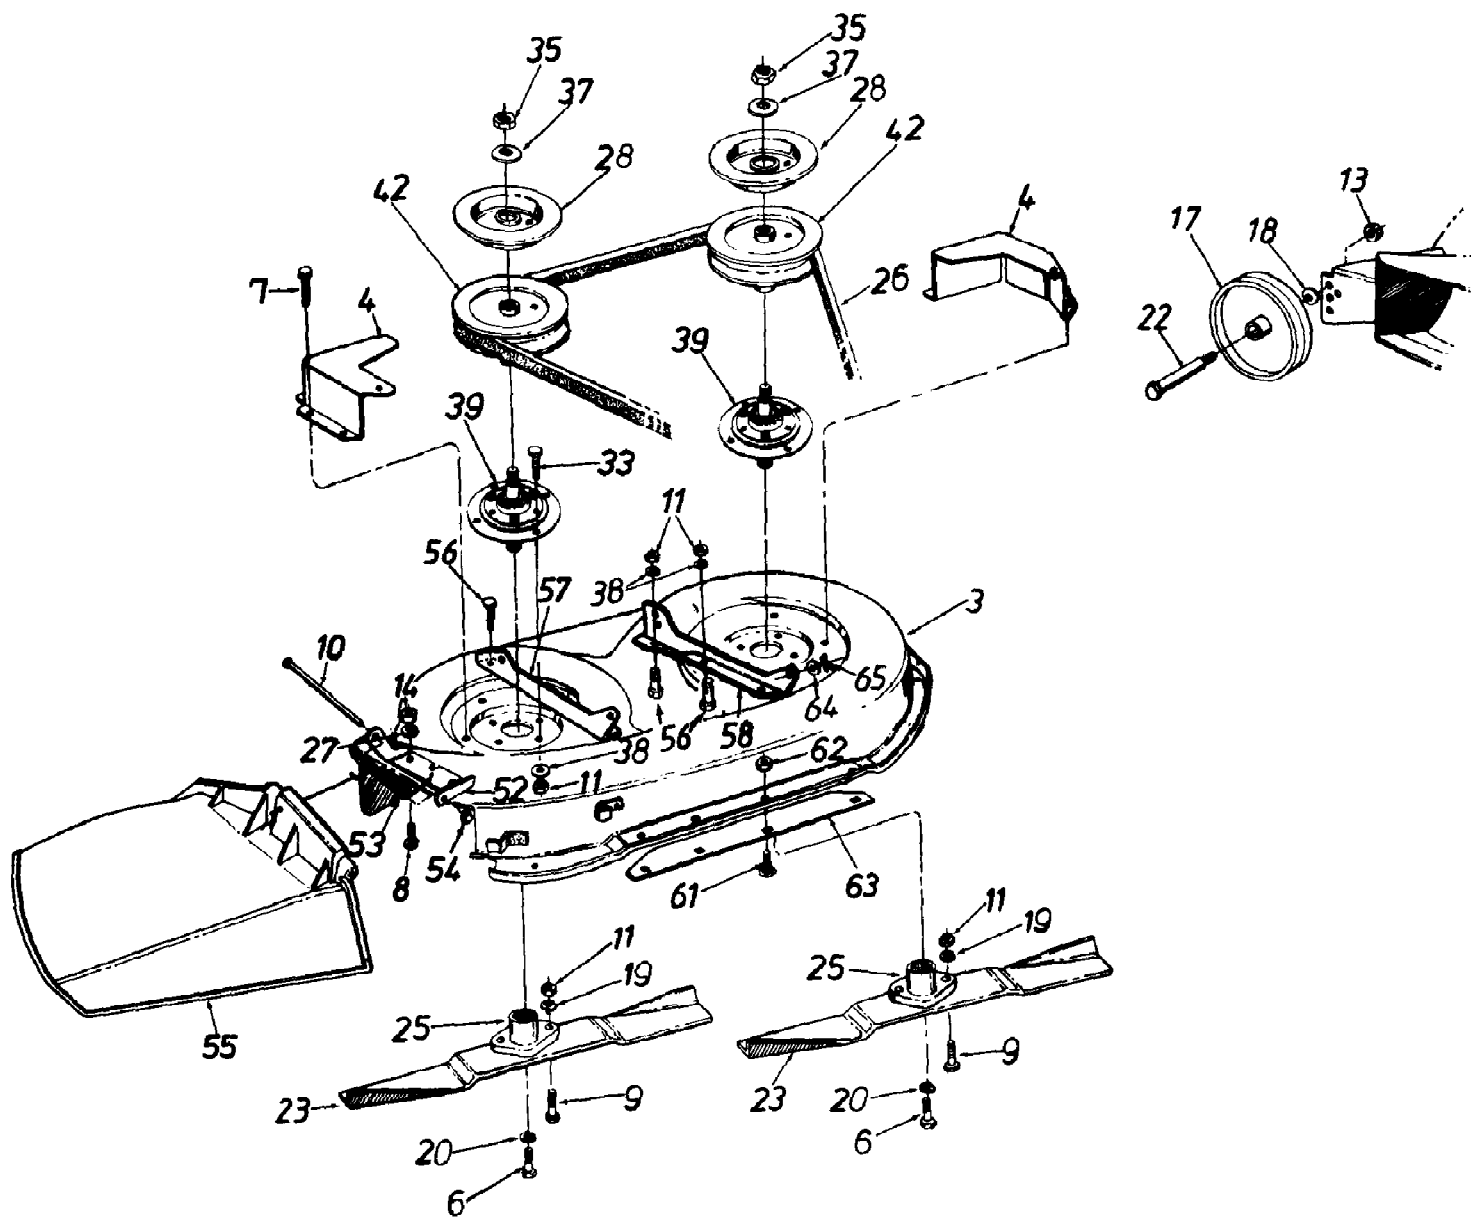

134H471F190 38" Lawn Tractor L-12 (1994)
38" Mowing Deck

Page 1 of 19

134H471F190 38" Lawn Tractor L-12 (1994)
38" Mowing Deck

Page 2 of 19

Ref #	Part Number	Qty	S/P/F	Description
3	17503B	1	S	38" Deck Ass'y. w/Deck Wheels Code: N notates a new part (not previously existing).
	813-04120	1		38" Deck Ass'y. Comp. w/Deck Wheels For Service Only
4	17665	1	S	Belt Guard Deck
6	710-0152	1	S	Hex Bolt 3/8-24 x 1.0" Lg.
7	710-0599	1	/P	Hex Wash. Hd. TT-Tap Scr. 1/4-20 Thd.
8	710-0258	1	S	Hex Bolt 1/4-20 x .62"
9	710-0888	1	/P	Hex Bolt Special 5/16-24 x 1.0"
10	711-0792	1	S	Hinge Pin
11	712-0123	1	/P/F	Hex Nut 5/16-24 Thd.
13	712-0181	1	S	Hex Top L-Nut 3/8-16 Thd.
14	712-0287	1	S/F	Hex Nut 1/4-20 Thd.
17	734-0973	1	/P	Deck Wheel - 5"
18	736-0105	1	/P	Bell - Wash. .40" I.D. x .88" O.D.
19	736-0119	1	S/F	L - Wash. 5/16" I.D.
20	736-0217	1	S	L - Wash. 3/8" I.D. - H.D.
22	738-0373	1	S	Shld. Bolt .498" Dia. x 1.53"
23	742-0473A	1	S	High - Lift Blade
25	748-0300	1		Blade Adapter
26	754-0329A	1	S	V - Belt
27	736-0270	1	/P	Bell - Wash. 1/4" I.D.
28	09322	1		Brake Disc
33	710-0157	1	/P	Hex Bolt 5/16-24 x .75" Lg.
35	712-0318	1	/P	Hex Jam Nut 5/8-18 Thd.
37	736-0158	1	S/F	L - Wash. 5/8" I.D.
38	736-0242	1	/P	Bell - Wash. .345" I.D. x .88" O.D.
39	717-0906	1	S	Blade Spindle Ass'y. Comp. Includes item 33
42	756-0486	1		5" Dia. Pulley
52	703-1693	1	S	Hinge Mtg. Brkt.
53	732-0602	1	S	Torsion Spring
54	726-0106	1	S	Push Nut
55	731-1032	1	S	Chute Ass'y. Comp. Includes items #10, 52, 53, 54, 55)
56	710-0157	1	/P	Hex Bolt 5/16-24 x .75" Lg.
57	17572	1	S	Deck Hanger Channel - R.H.
58	17571	1	S	Deck Hanger Channel - L.H.
61	710-0167	1	/P	Carr. Bolt 1/4-20 x .5" Lg.
62	712-0271	1	/P	Hex Sems Nut 1/4-20 Thd.
63	17863	1	S	Deck Skirt Ext.
64	736-0185	1	S	FI - Wash. .406" I.D. x .73" O.D.
65	714-0104	1	S	Hairpin Clip 3/8" Dia.