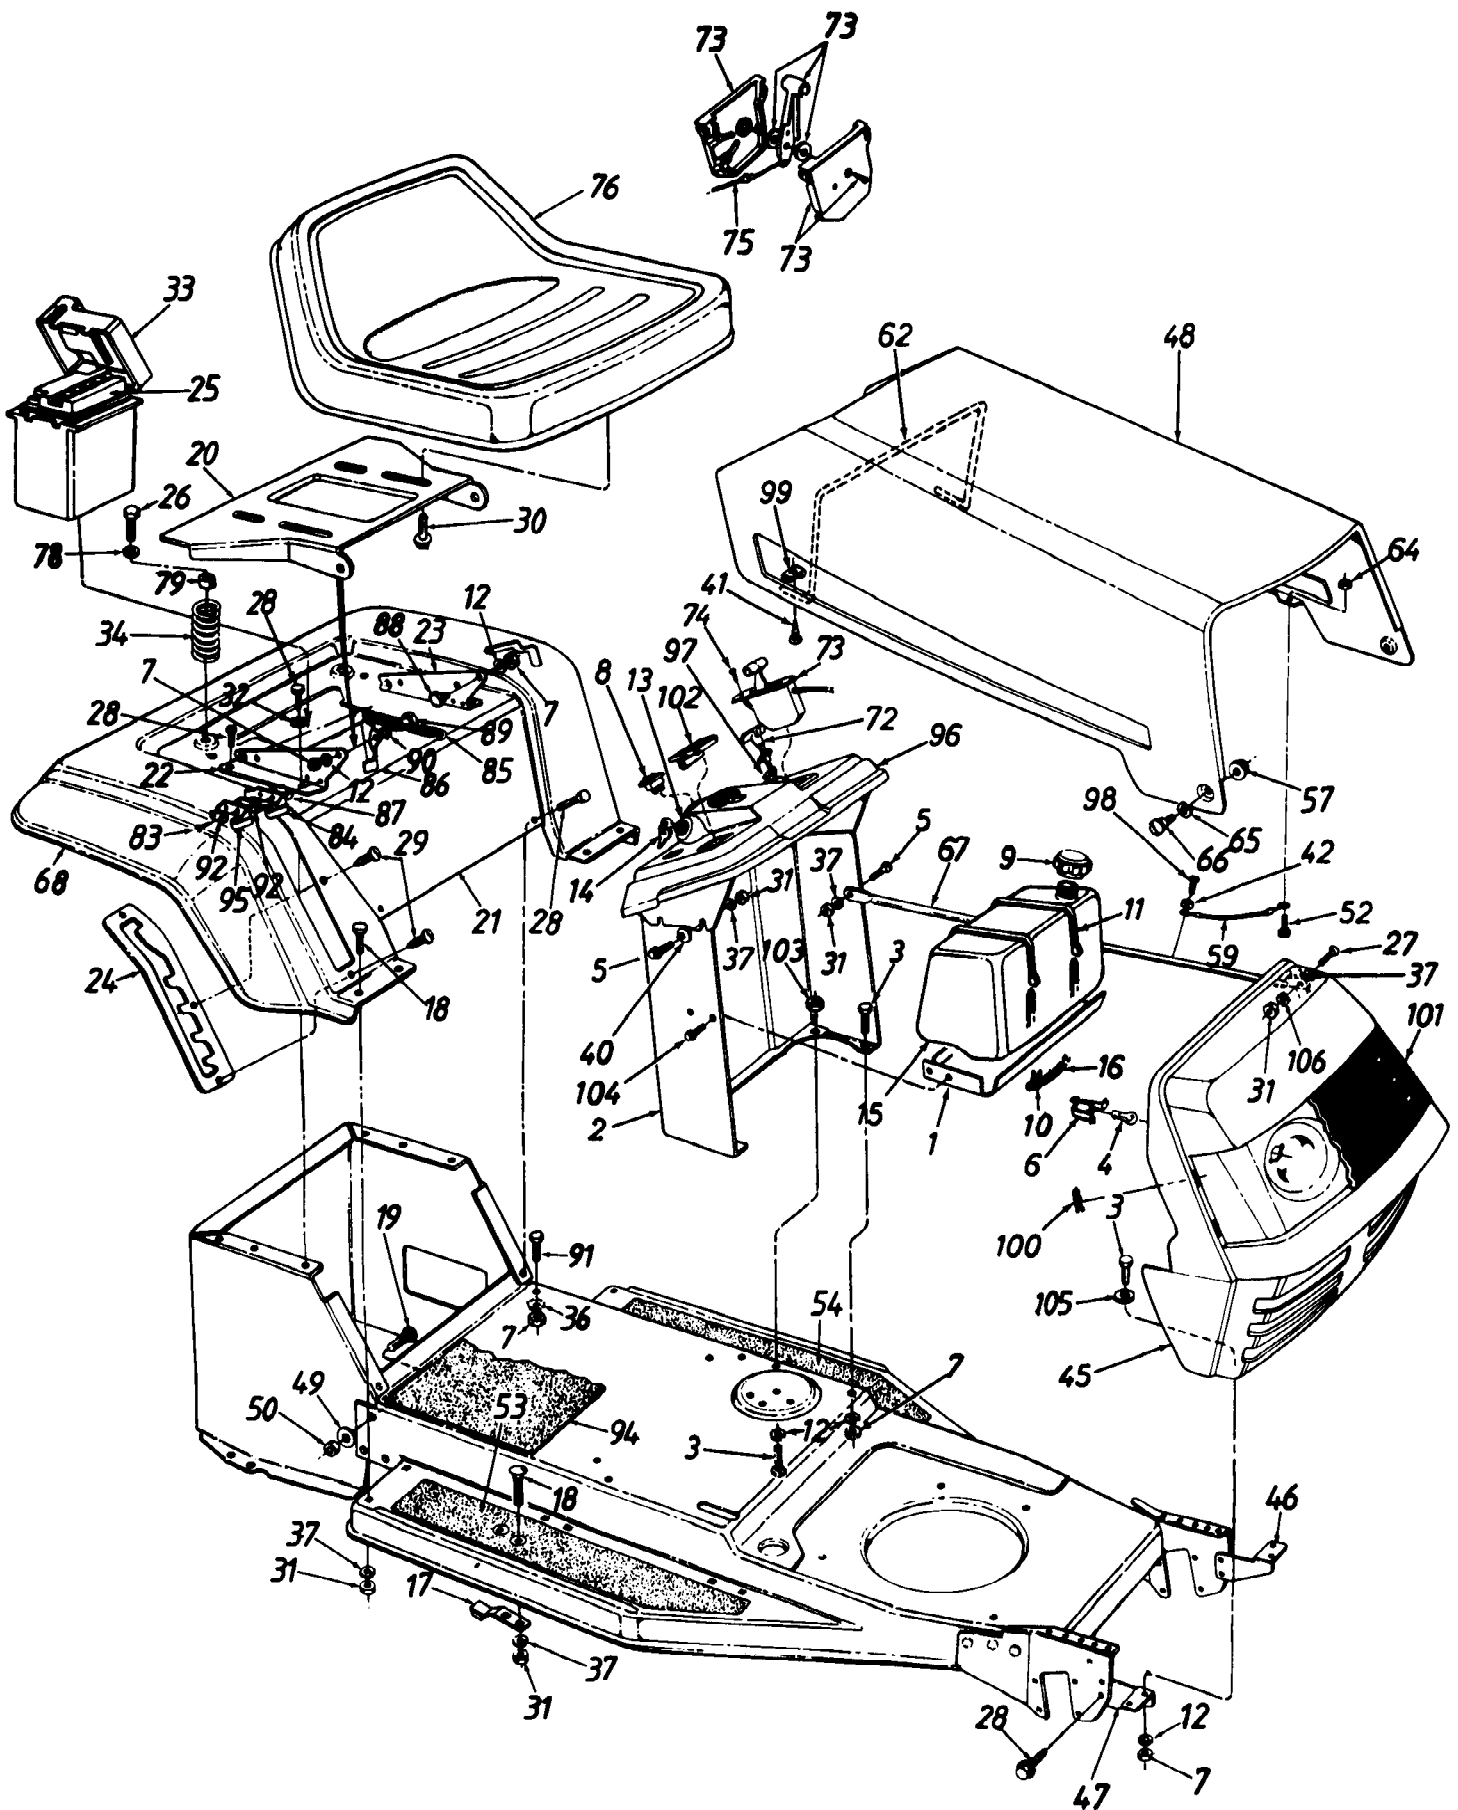

134H471F190 38" Lawn Tractor L-12 (1994)
38" Mowing Deck

Page 1 of 19

134H471F190 38" Lawn Tractor L-12 (1994)
38" Mowing Deck

Page 2 of 19

Ref #	Part Number	Qty	S/P/F	Description
3	17503B	1	S	38" Deck Ass'y. w/Deck Wheels Code: N notates a new part (not previously existing).
	813-04120	1		38" Deck Ass'y. Comp. w/Deck Wheels For Service Only
4	17665	1	S	Belt Guard Deck
6	710-0152	1	S	Hex Bolt 3/8-24 x 1.0" Lg.
7	710-0599	1	/P	Hex Wash. Hd. TT-Tap Scr. 1/4-20 Thd.
8	710-0258	1	S	Hex Bolt 1/4-20 x .62"
9	710-0888	1	/P	Hex Bolt Special 5/16-24 x 1.0"
10	711-0792	1	S	Hinge Pin
11	712-0123	1	/P/F	Hex Nut 5/16-24 Thd.
13	712-0181	1	S	Hex Top L-Nut 3/8-16 Thd.
14	712-0287	1	S/F	Hex Nut 1/4-20 Thd.
17	734-0973	1	/P	Deck Wheel - 5"
18	736-0105	1	/P	Bell - Wash. .40" I.D. x .88" O.D.
19	736-0119	1	S/F	L - Wash. 5/16" I.D.
20	736-0217	1	S	L - Wash. 3/8" I.D. - H.D.
22	738-0373	1	S	Shld. Bolt .498" Dia. x 1.53"
23	742-0473A	1	S	High - Lift Blade
25	748-0300	1		Blade Adapter
26	754-0329A	1	S	V - Belt
27	736-0270	1	/P	Bell - Wash. 1/4" I.D.
28	09322	1		Brake Disc
33	710-0157	1	/P	Hex Bolt 5/16-24 x .75" Lg.
35	712-0318	1	/P	Hex Jam Nut 5/8-18 Thd.
37	736-0158	1	S/F	L - Wash. 5/8" I.D.
38	736-0242	1	/P	Bell - Wash. .345" I.D. x .88" O.D.
39	717-0906	1	S	Blade Spindle Ass'y. Comp. Includes item 33
42	756-0486	1		5" Dia. Pulley
52	703-1693	1	S	Hinge Mtg. Brkt.
53	732-0602	1	S	Torsion Spring
54	726-0106	1	S	Push Nut
55	731-1032	1	S	Chute Ass'y. Comp. Includes items #10, 52, 53, 54, 55)
56	710-0157	1	/P	Hex Bolt 5/16-24 x .75" Lg.
57	17572	1	S	Deck Hanger Channel - R.H.
58	17571	1	S	Deck Hanger Channel - L.H.
61	710-0167	1	/P	Carr. Bolt 1/4-20 x .5" Lg.
62	712-0271	1	/P	Hex Sems Nut 1/4-20 Thd.
63	17863	1	S	Deck Skirt Ext.
64	736-0185	1	S	FI - Wash. .406" I.D. x .73" O.D.
65	714-0104	1	S	Hairpin Clip 3/8" Dia.