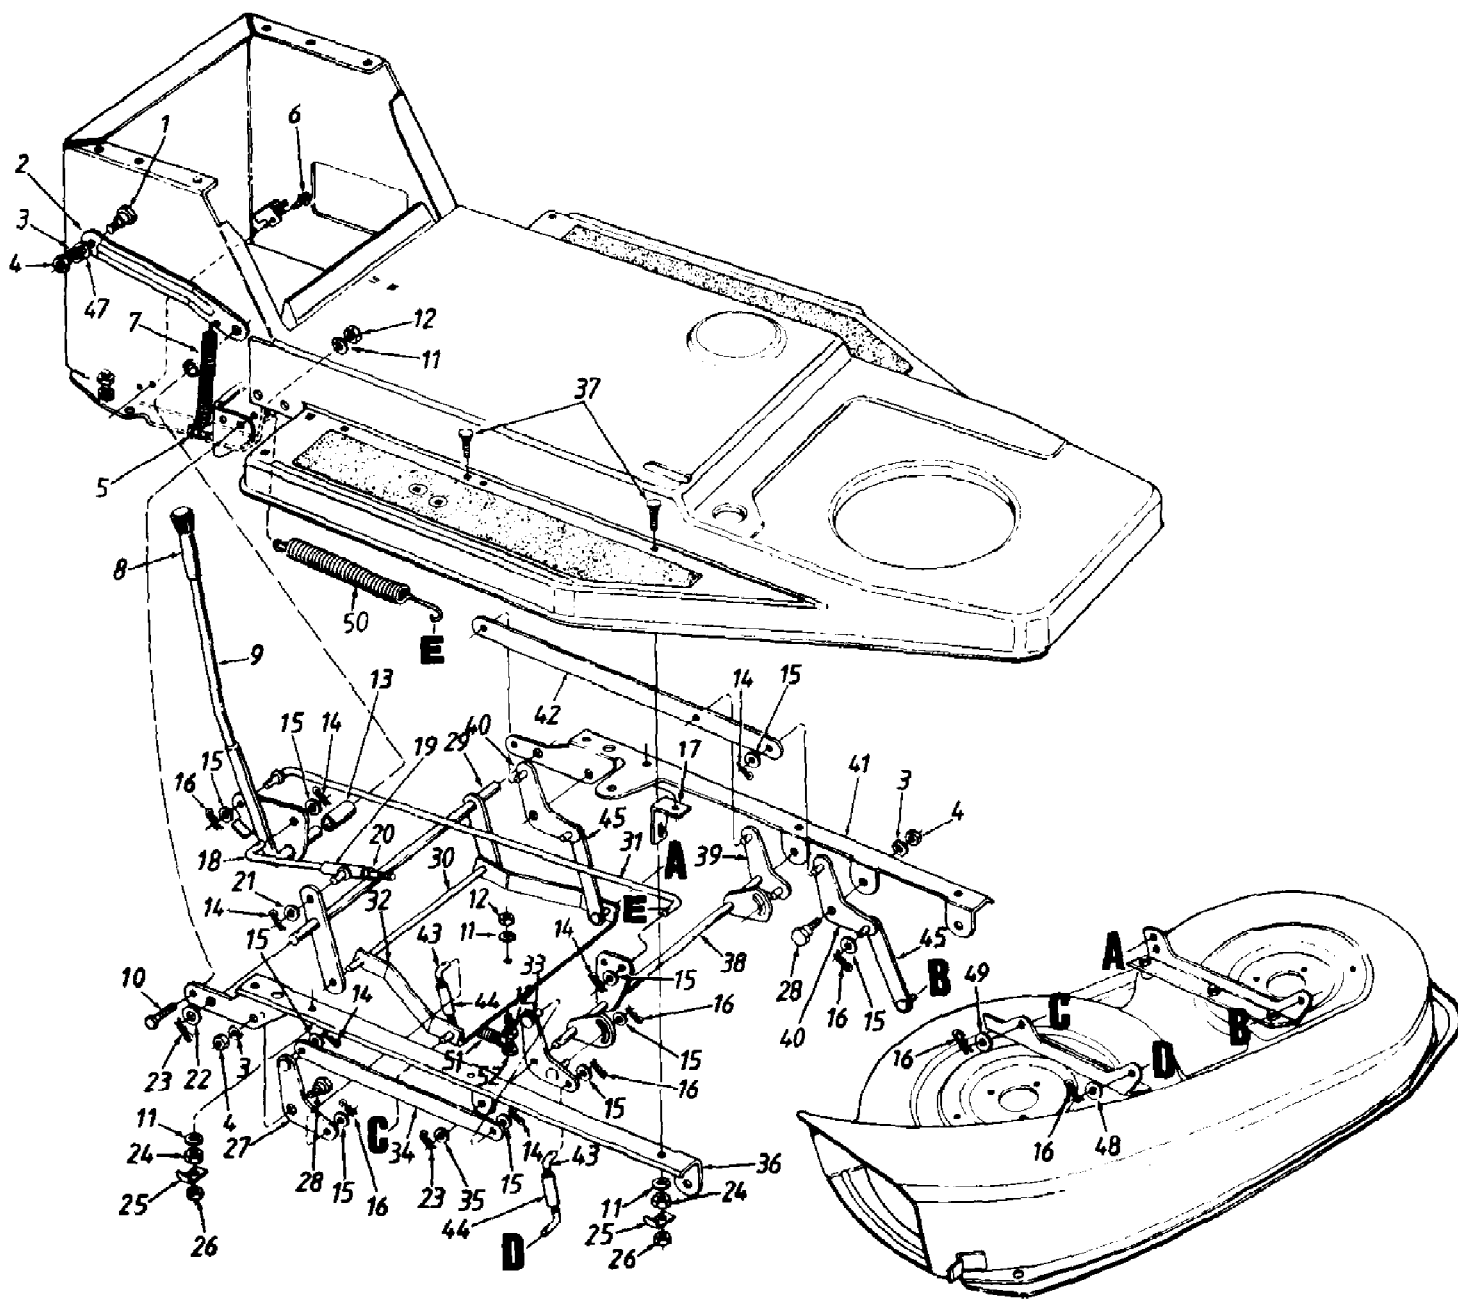

134H471F190 38" Lawn Tractor L-12 (1994)
Complete Assembly

Page 5 of 19

Ref #	Part Number	Qty	S/P/F	Description
62	732-0699	1		Hood Spring
64	712-0272	1	/P	Hex Sems Nut #10-24 Thd.
65	736-0413	1	/P	Spr. Wash..39" I.D. x .62" O.D.
66	738-0724	1	S	Shld. Bolt
67	749-0722B	1	S	Grille Support
68	731-0511-81	1		Trim Strip 81" Lg.
72	746-0616A	1	S	Choke Control
73	831-0823A	1	/P	Throttle Control Box
74	710-0779A	1	/P	Truss AB-Tap Scr. #10 x .5"
75	746-0501	1	/P	Throttle Wire (B&S)
76	757-0338	1	S	Seat Assembly
78	736-0159	1	S	FI-Wash..344" I.D. x .88" O.D.
79	722-0160	1		Bushing
83	710-0227	1	/P	Hex Tap Scr. #8 x .5" Lg.
84	725-1439	1		Safety Switch (Seat)
85	732-0581B	1	S	Ext. Spring 5.31" Lg.
86	17239A	1	S	Seat Lift Brkt.
87	726-0278	1		Insulator Boss Plate
88	738-0155	1	S	Shld. Bolt .437" Dia. x .162" Lg.
89	738-0296	1	S	Shld. Bolt .437" Dia. x .268" Lg.
90	736-0141	1	S	Spr. Wash..445" I.D. x .75" O D.
91	710-0604	1	S	Hex Wash. Hd. Scr. 5/16-18 x .62" Lg.
92	726-0279	1		Insulator Plate
94	723-0423	1		Center Foot Pad
95	725-1303	1	S	Safety Switch (Seat)
96	731-1228	1	S	Dash Panel
97	17782	1		Retainer Clip
98	710-0351	1	/P	Truss Mach. B-Tap Scr. #10 x .5" Lg.
99	726-0130	1	S	Speed Nut
100	714-0104	1	S	Internal Cotter Pin 5/16" Dia.
101	731-1099A	1	S	Lens
102	725-0925	1	S	Ammeter
103	712-3007	1	/P	Hex Jam Nut 5/16-18 Thd.
104	710-0599	1	/P	Hex Wash. Hd. Tap Scr. 1/4-20 x .5" Lg.
105	736-3078	1	/P	FI-Wash..344" I.D. x 1" O.D.
106	736-0222	1	S	Ext. L-Wash. 1/4" I.D.