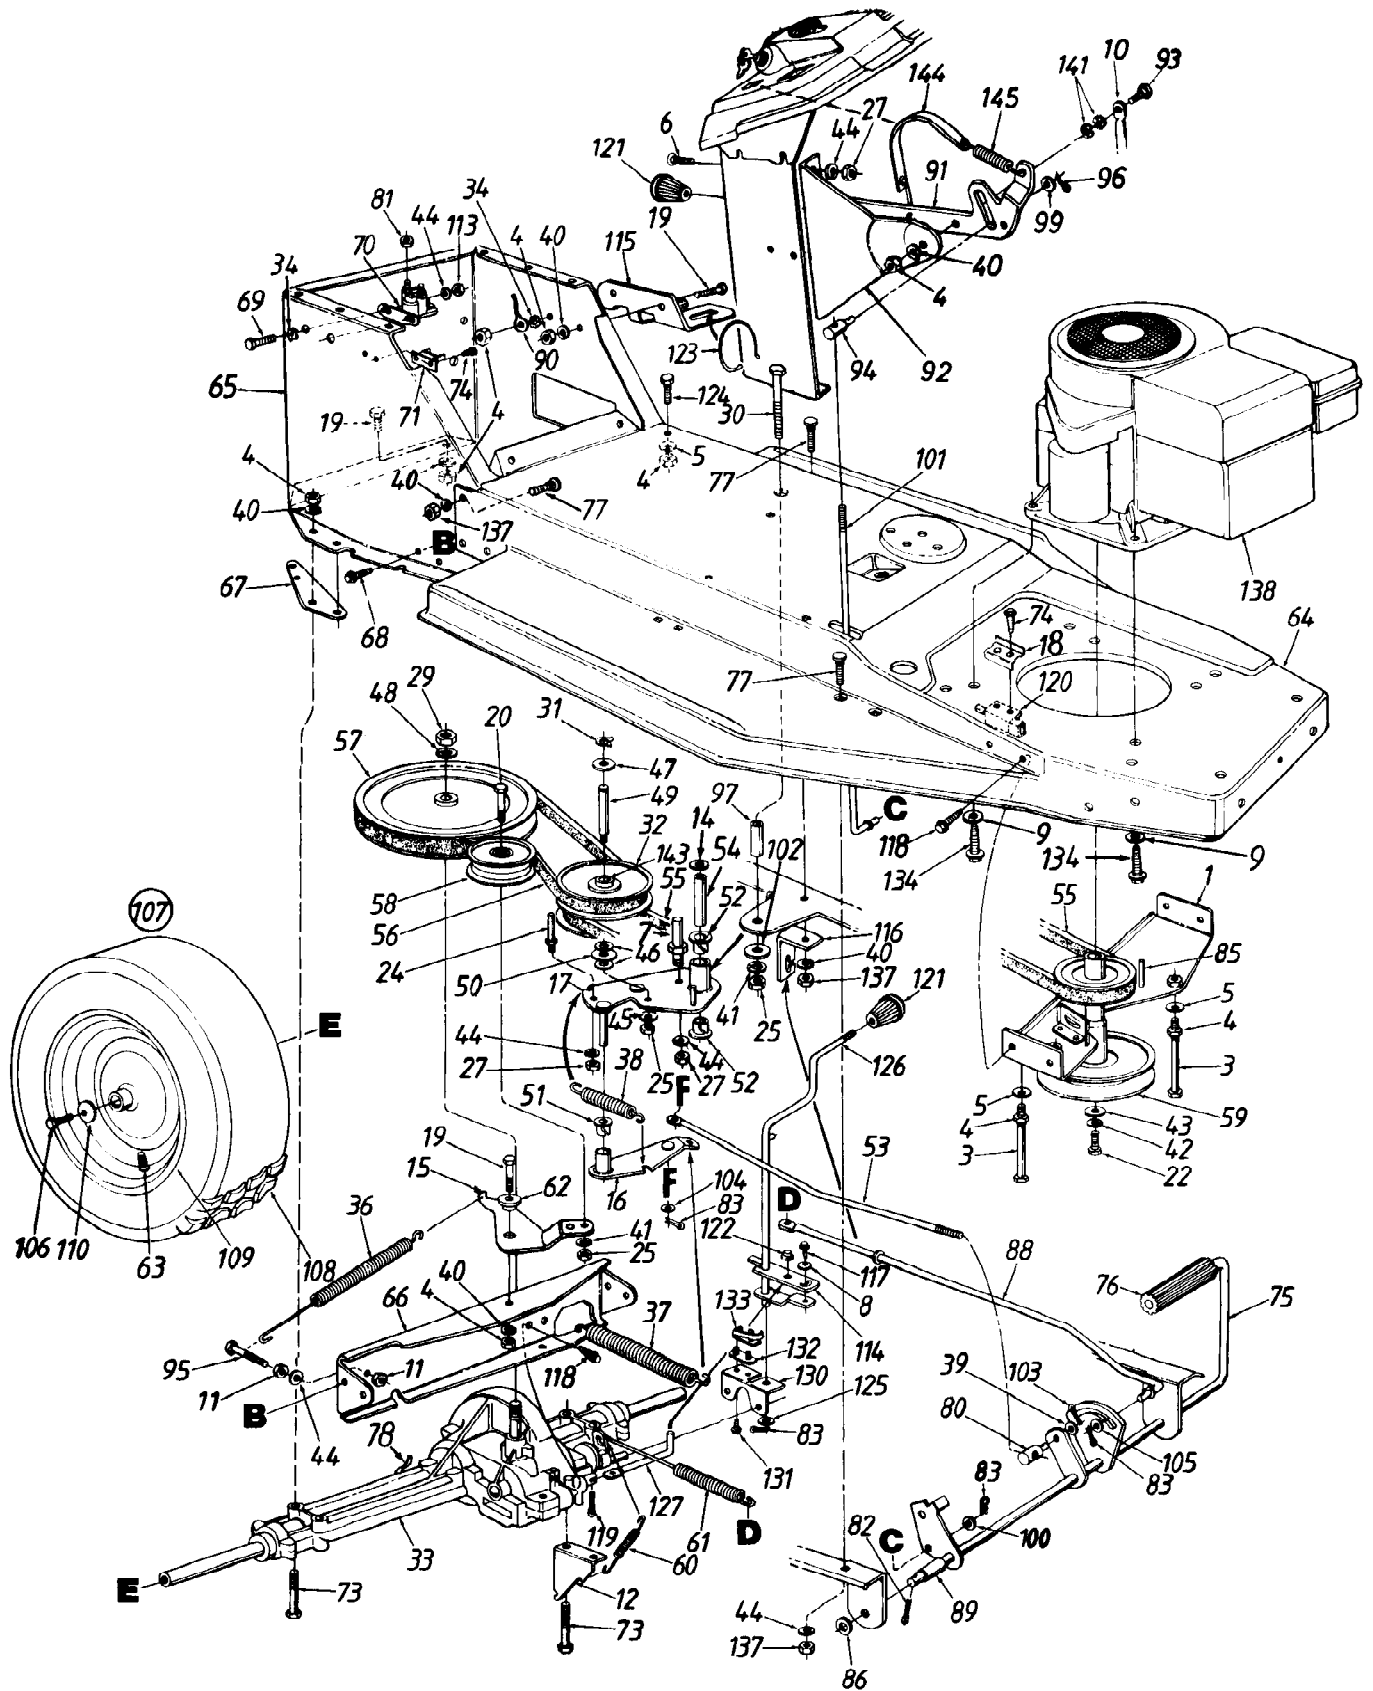

134H471F190 38" Lawn Tractor L-12 (1994)
Drive Assembly

Page 9 of 19

Ref #	Part Number	Qty	S/P/F	Description
1	16670	1	S	Engine Pulley Belt Guard Ass'y.
3	710-0426	1		Hex Bolt 5/16-18 x 5-1/2" Lg.
4	712-0267	1	S/F	Hex Nut 5/16-18 Thd.
5	736-0242	1	/P	Bell-Wash..345" I.D. x .88
6	710-0286	1	/P/F	Truss-Mach. Scr. 1/4-20 x .50"
7	711-1000	1	S	Belt Guard Pin 1/4-20 Thd.
8	736-0270	1	/P	Bell-Wash..265" I.D. x .75
9	736-3072	1	/P	FI-Wash. 3/8" I.D. x .97" O.D.
10	749-0836	1		Speed Selector Brace
11	712-0138	1	S/F	Hex Nut 1/4-28 Thd.
12	17128A	1	S	Spring Retainer Brkt.
14	736-0235	1		FI-Wash. 3/8" I.D. x 1.26" O.D.
15	17694	1	S	Idler Bracket
16	16554A	1	S	Var. Speed Torque Brkt. Ass'y.
17	16676A	1	S	Variable Speed Brkt. Ass'y.
18	17962	1		Switch Plate
19	710-0118	1	S/F	Hex Bolt 5/16-18 x .75" Lg.
20	710-0151	1	/P	Hex Bolt 3/8-24 x 2.0" Lg. Gr. 5
22	710-0757	1	/P/F	Hex Bolt 7/16-20 x 1.5" Lg.
24	711-0768	1	S	Belt Guard Pin
25	712-0241	1	/P/F	Hex Nut 3/8-24 Thd.
27	712-0287	1	S/F	Hex Nut 1/4-20 Thd.
29	712-3035	1	/P	Hex Jam Nut 9/16-18 Thd.
30	710-0902	1		Hex Bolt 3/8-24 x 3.75" Lg.
31	716-0114	1	S	Snap Ring
32	717-0800	1	S	Variable Speed Pulley Ass'y.
33	618-0077	1	S	Transaxle Ass'y. Comp.
34	736-0607	1	/P	Ext. L-Wash. 5/16" I.D.
36	732-0384	1	S	Extension Spring 6.12" Lg.
37	732-0459	1	S	Extension Spring 6.74" Lg.
38	732-0568	1	S	Extension Spring 2.59" Lg.
39	736-0117	1	S	FI-Wash..385" I.D. x .620"
40	736-0119	1	S/F	L-Wash. 5/16" I.D.
41	736-0169	1	S/F	L-Wash. 3/8" I.D.
42	736-0171	1	S/F	L-Wash. 7/16" I.D.
43	736-0322	1	/P	FI-Wash..450" I.D. x 1.25"
44	736-0329	1	S/F	L-Wash. 1/4" I.D.
45	736-0331	1	/P	Bell-Wash..39" I.D. x 1.13"
46	736-0355	1	/P	FI-Wash..56" I.D. x 1.0" O.D.
47	736-0414	1	S	Washer "Teflon" .565 I.D.
48	736-0427	1	S	Bell-Wash. 9/16" I.D. x 1.125" O.D.
49	738-0569	1	S	Shaft .56" Dia. x 3.875" Lg.
50	741-0405	1	S	Thrust Brg. 1.25 O.D.
51	741-0419	1		Flanged Nyliner Brg.
52	741-0495	1	/P	Nyliner Flanged Brg.
53	747-0599A	1	S	Speed Control Rod
54	750-0703	1		Spacer
55	754-0280	1	S	V-Belt
56	754-0281	1	S	V-Belt
57	656-0003	1		V-Pulley 8" Dia.
58	756-0437	1	S	Idler Pulley 3-1/8" Dia.
59	756-0551	1	S	Dbl. Pulley 6.0" Dia. x 3.56"
60	732-0303	1		Flanged Pulley 3.18" Lg.