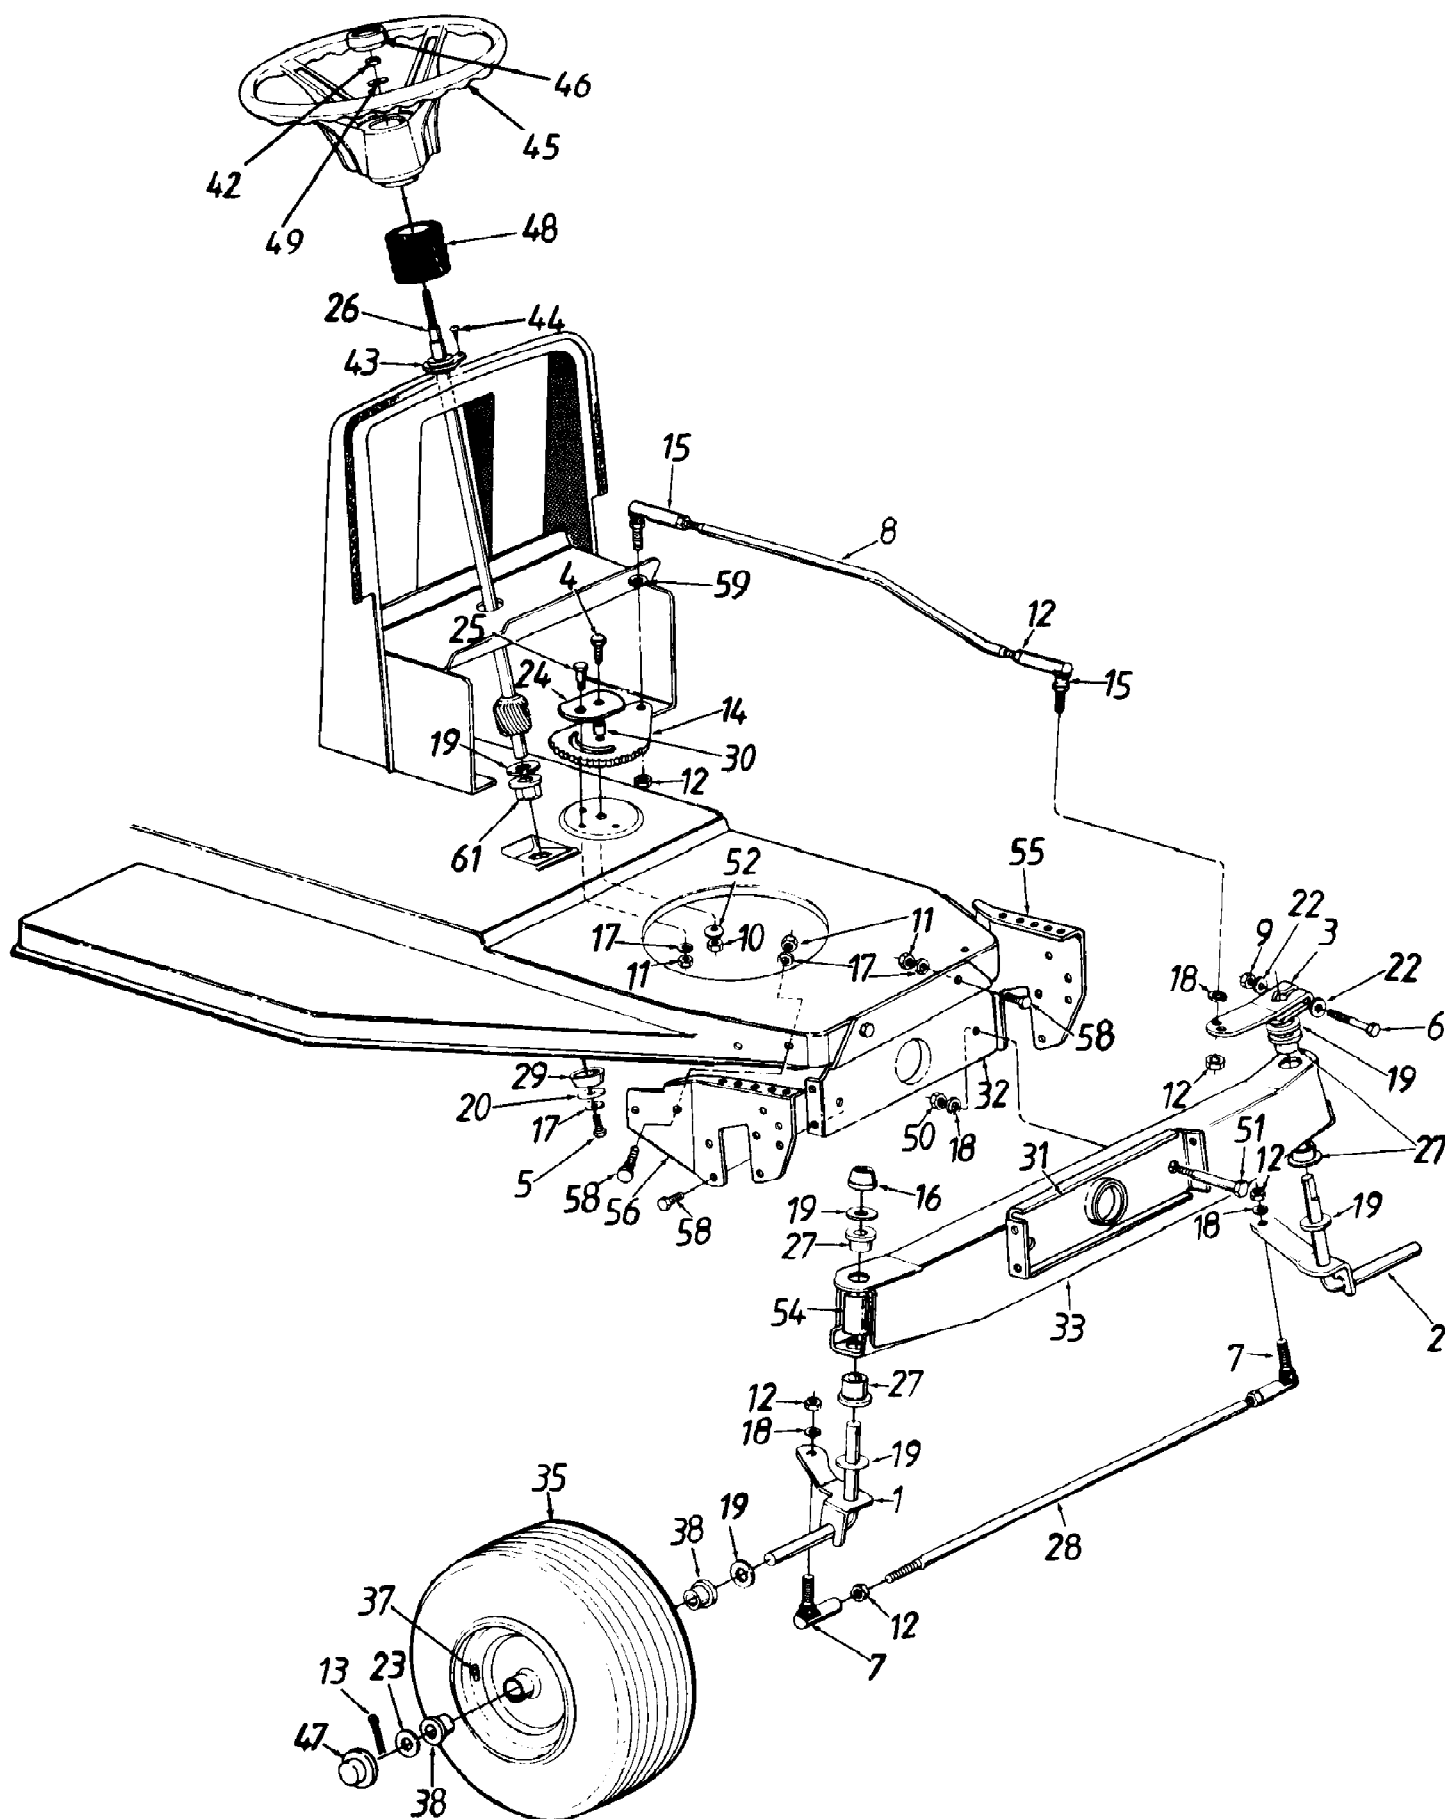

134H471F190 38" Lawn Tractor L-12 (1994)
Steering Assembly

Page 18 of 19

Ref #	Part Number	Qty	S/P/F	Description
1	17584	1	/P	Front Axle Ass'y.- R.H.
2	17585	1	/P	Front Axle Ass'y.- L.H.
3	683-0055	1	S	Steering Arm
4	710-0152	1	S/F	Hex Bolt 3/8-24 x 1" Lg.
5	710-0538	1	/P	Hex Bolt 5/16-18 x .62" (Spec)
6	710-0772	1	/P/F	Hex Bolt 5/16-24 x 2" Lg.
7	723-3018	1	S	Ball Joint 3/8-24 Thd.
8	711-0838	1		Steering Drag Link
9	712-0237	1	S	Hex L-Nut 5/16-24 Thd.
10	712-0241	1	/P	Hex Nut 3/8-24 Thd.
11	712-0267	1	S/F	Hex Nut 5/16-18 Thd.
12	712-0446	1	S	Hex Jam Nut, 3/8-24 Thd.
13	714-0470	1	S	Cotter Pin 1/8 Dia.
14	717-0622A	1	S	Steering Gear Segment
15	723-3018	1	S	Drag Link Ball Joint 3/8-24 Thd.
16	726-0214	1	/P	Push Cap
17	736-0119	1	S/F	L-Wash. 5/16" I.D.
18	736-0169	1	S/F	L-Wash. 3/8" I.D.
19	736-0187	1	/P	FI-Wash..64" I.D. x 1.24"
20	736-0343	1	/P	FI-Wash..340" I.D. x 1.125"
22	736-0271	1	S	Spr. Wash..32" I.D. x .62"
23	736-0285	1	/P	FI-Wash ..635" I.D. x 1.585"
24	17198	1	S	Retainer Plate
25	738-0141	1	S	Shld. Bolt .437" Dia. x .350"
26	738-0730	1		Steering Shaft
27	741-0487A	1	S	Hex Flange Brg..632" I.D.
28	747-0753	1		Tie Rod
29	750-0532	1	S	Spacer .985" I.D.
30	750-0535	1	S	Spacer .380" I.D.
31	17548	1		Front Pivot Bar Support Brkt.
32	17547	1	S	Rear Pivot Bar Support Brkt.
33	683-0002	1	S	Pivot Bar Ass'y.
35	634-0087	1		Front Wheel Ass'y. Comp. 15" x 6"
	734-0864	1	/P	Tire Only
	634-0088	1		Rim Only
37	734-0255	1	S	Air Valve
38	741-0487A	1	S	Bearing
	737-0211	1	S	Grease Fitting Not shown
42	712-0237	1	S	Hex L-Nut 5/16-24 Thd.
43	741-0501	1	S	Steering Column Brg.
44	710-0837	1		Cr-Sunk Scr. #10 x 5/8" Lg.
45	731-0805	1	S	Steering Wheel
46	731-0220	1	S	Steering Wheel Cap
47	731-0484A	1	S	Hub Cap
48	731-0954	1	S	Bellow Steering Column
49	736-0242	1	/P	Bell-Wash..345" I.D. x .88"
50	712-0798	1	/P/F	Hex Nut 3/8-16 Thd.
51	738-0527	1	S	Shld. Bolt 1/2" Dia. x 2.04"
52	736-0356	1	S	Bell-Wash..39" x 1.38" O.D.
54	731-1389	1		Plastic Tube
55	17545	1		Pivot Bar Side Plate - L.H.
56	17546	1		Pivot Bar Side Plate - R.H.
58	710-0604			Cap Scr. 5/16-18 x .62" Lg.