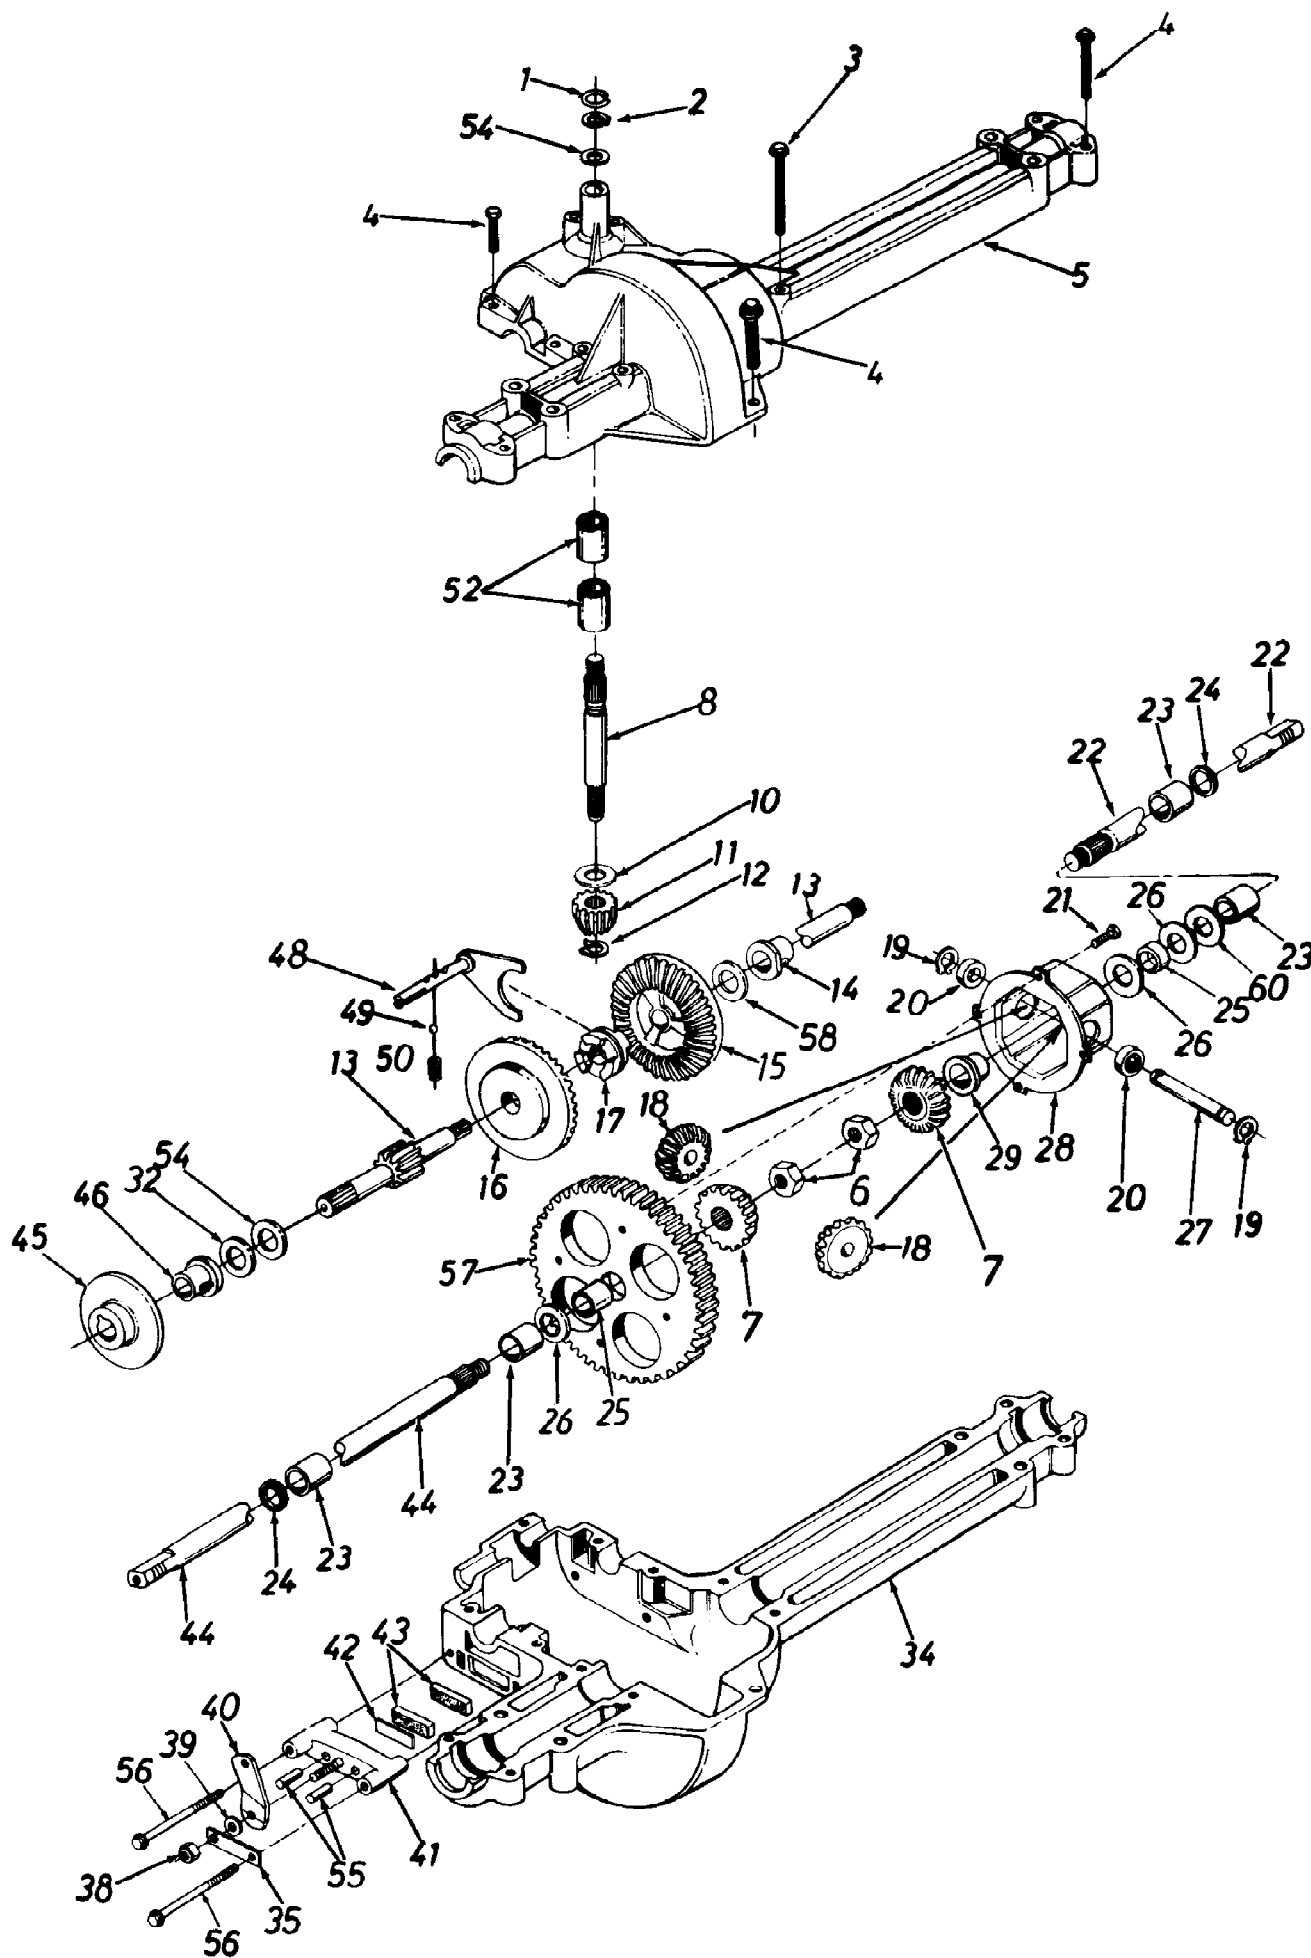

134H471F190 38" Lawn Tractor L-12 (1994)
Single Speed Transaxle Left Hand

Page 15 of 19

Ref #	Part Number	Qty	S/P/F	Description
1	732-0614	1		Wire Ring
2	716-0171	1	S	Retaining - Ring
3	710-0854	1	S/F	Hex Bolt 1/4-20 x 1.75" Lg."
4	710-0809	1		Hex Tap Scr. 1/4-20 x 1.25" Lg.
5	719-0314	1	S	Upper Housing
6		1		UNKNOWN
7		1		UNKNOWN
8	711-0861	1		Input Shaft
10	736-0335	1	S	Thrust Washer 5/8" I.D. x 1.25" O.D.
11	717-0633	1	S	Pinion Input 14T
12	716-0171	1	S	Retaining Ring
13	711-0942	1	S	Drive Shaft - L.H. Brake
14	741-0336	1	S/F	Flange Brg. 5/8" I.D. x 3/4" Lg.
15	717-1362	1	S	Bevel Gear 42T Small I.D.
16	717-1363	1	S	Bevel Gear 42T Large I.D.
17	718-0228	1		Clutch Collar
18	717-1020	1	/P	Miter Gear 15T (H.D.)
19	716-0184	1	S	Retaining Ring
20	741-0589	1	S	Thrust Bearing
21	710-0862A	1	/P	Pan Head Scr. 1/4-20 x .50" Lg. w/Patch
22	717-1023	1	/P	Axle R.H. Ass'y.
23	741-0340	1	S	Sleeve Bearing 3/4" I.D. x 1.0" Lg.
24	721-0179	1	S	Oil Seal 3/4" I.D.
25	750-0767	1		Axle Spacer
26	736-0445	1	S	FI - Wash. .760" I.D. x 1.5" O.D.
27	711-0918	1	/P	Cross Shaft
28	717-1252	1	S	Differential Can Ass'y.
29		1		Part of Ref. 28
32	736-0495	1	S	Thrust Wash. 5/8" I.D. x 1" O.D. x .025" Thk.Thk.
	736-0336	1	S	FI - Wash. 5/8" I.D. x 1" O.D. x .030" Thk.
	736-0494	1		Thrust Wash. 5/8" I.D. x 1" O.D. x .035" Thk.
	736-0337	1	S	FI - Wash. 5/8" I.D. x 1" O.D. x .040" Thk.
34	719-0313	1	S	Lower Housing
35	718-0150	1		Anti-Rotation Brkt.
38	712-0273	1	S	Hex Nut 5/16-24 Thd.
39	736-0371	1	/P	FI - Wash. .344" I.D. x .875" O.D.
40	717-0772A	1	S	Actuating Arm
41	761-0198	1	S	Brake Yoke
42	717-0682	1	S	Puck Plate
43	717-0678	1	S	Brake Puck
44	717-1022	1		Axle L.H. Ass'y.
45	761-0202	1		Brake Disc
46	741-0337	1	S	Flange Bearing 5/8" I.D. x 15/16" Lg.
48	611-0011	1	S	Shift Fork Ass'y.
49	741-0862	1	/P	Ball Detent .250" Dia.
50	732-0863	1	S	Spring Detent
52	741-0335	1	S	Needle Brg. 5/8" I.D. x 1/2" Lg.
54	736-0349	1	S	FI - Wash. 5/8" I.D. x 1" O.D. x .020 Thk.
55	741-0343	1	S	Actuating Pin 5/16" Dia.
56	710-1206	1	/P	Hex Wash Hd. Self-Tap Scr. 1/4-20 Thd.
57	717-1364	1	S	Differential Gear 58T