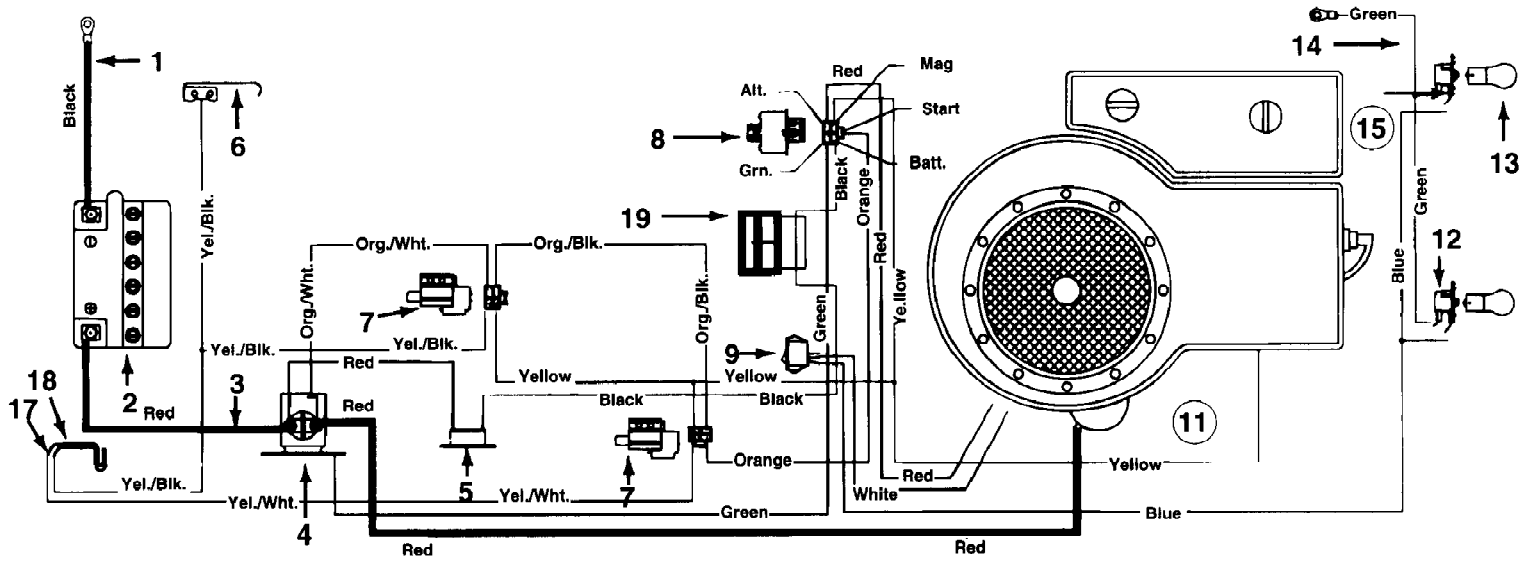

134H471F190 38" Lawn Tractor L-12 (1994)
Electrical System

134H471F190 38" Lawn Tractor L-12 (1994)
Electrical System

Page 13 of 19

Ref #	Part Number	Qty	S/P/F	Description
1	725-0976A	1	/P	Ground Wire
2	725-1633	1	S	Battery
3	725-1351	1	S	Electric Wire - 8.0" Lg.
4	725-1426	1	S	Solenoid
5	725-0459	1	S	Circuit Breaker
6	732-1644	1		Spring Switch Reverse
7	725-1657	1	S	Safety Switch Code: N notates a new part (not previously existing).
8	725-0267	1	S	Ignition Switch
9	725-0634	1	S	Light Switch
11	629-0195	1	S	Harness w/Amp & Light Switch Code: N notates a new part (not previously existing).
12	725-1651	1	S	Socket Sq. Headlights
13	725-0963	1	S	Bulb Sq. Headlights
14	725-0916A	1	/P	Ground Wire
15	629-0084	1		Headlight Harness w/Amp & Light Switch
	629-0103	1		Headlight Harness
17	725-1303	1	S	Safety Switch (Seat)
18	725-1439	1		Safety Switch (Seat)
19	725-0925	1	S	Ammeter